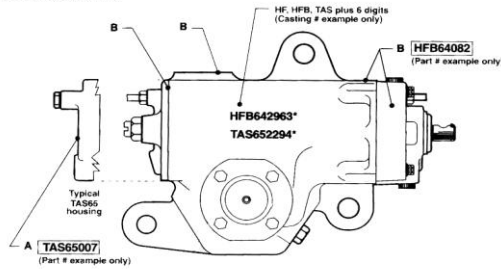

Sheppard Series
Example: M100, M110, 492, 592

Phoenix Exchange Truck Parts

** QUICK REFERENCE APPLICATION GUIDE. PLEASE CALL A PHOENIX REPRESENTATIVE TO VERIFY PART IS CORRECT MATCH FOR YOUR VEHICLE**
1-800-284-0165

Typical Gear (Example only)